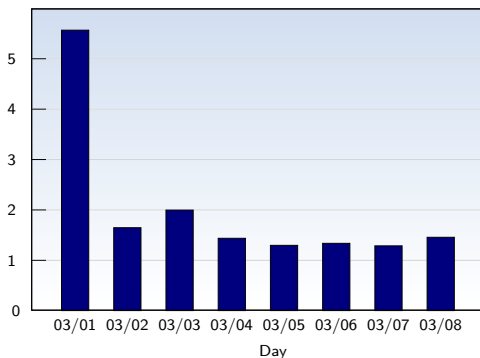

Pages per Visit

Date	Amount
Saturday 03/01/2008	5.57
Sunday 03/02/2008	1.65
Monday 03/03/2008	2.00
Tuesday 03/04/2008	1.44
Wednesday 03/05/2008	1.30
Thursday 03/06/2008	1.34
Friday 03/07/2008	1.29
Saturday 03/08/2008	1.46
Average	1.92

The average number of pages opened per unique visit. Only fully loaded pages are counted.