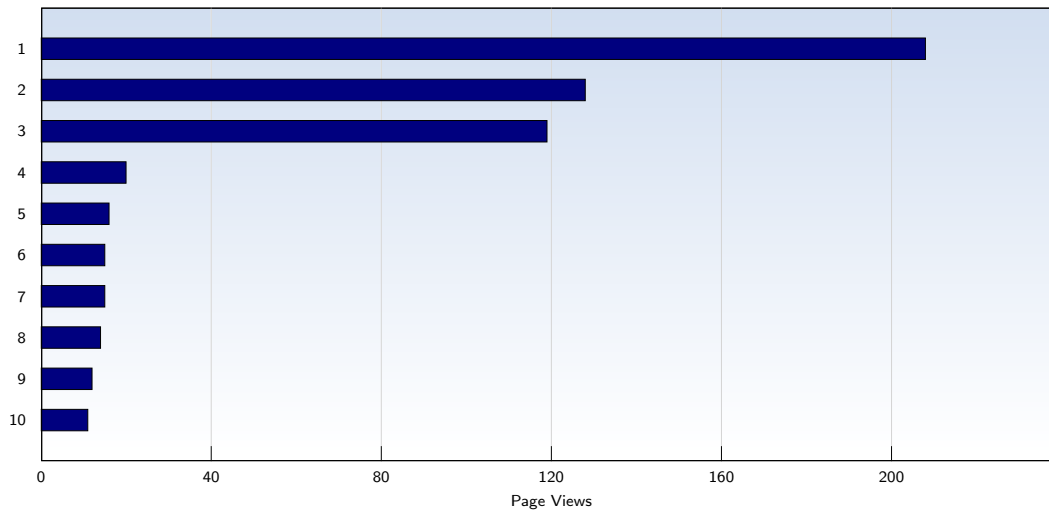

Top 10 Popular Pages

Rank	Page	Amount	%
1	pastorob.com/rob'sblog.htm	208	10
2	pastorob.com/_vti_bin/_vti_aut/author.dll	128	6
3	pastorob.com/index.htm	119	5
4	pastorob.com/wesley.htm	20	0
5	pastorob.com/media/audio/pastorob9minuteslice.mp3	16	0
6	pastorob.com/BellroadRadio-SundayMorning.htm	15	0
7	pastorob.com/LM_499_Liberia_Mission_Trip.htm	15	0
8	pastorob.com/pastorob%20song%20lyrics/I%20AM%20%20by%20p astorob%20%20%20lyrics%20with%20audio%20link.htm	14	0
9	pastorob.com/greaterlovechildren.htm	12	0
10	pastorob.com/SundayMessagePlus.htm	11	0
	Total	2059	

These statistics show you the most frequently called pages.