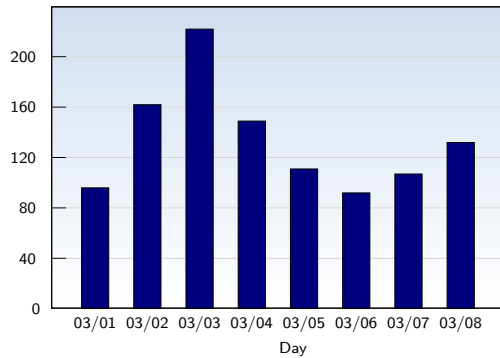

## Unique Visits

Date	Amount
Saturday 03/01/2008	96
Sunday 03/02/2008	162
Monday 03/03/2008	222
Tuesday 03/04/2008	149
Wednesday 03/05/2008	111
Thursday 03/06/2008	92
Friday 03/07/2008	107
Saturday 03/08/2008	132
<b>Total</b>	<b>1071</b>

This analysis summarizes multiple page impressions of an individual visitor into unique visits. A visitor is counted as a unique visit when requesting at least one page. If more than 30 minutes have elapsed since the first page impression, further requests will be counted as a new unique visit.

## Page Views

Date	Amount
Saturday 03/01/2008	535
Sunday 03/02/2008	267
Monday 03/03/2008	445
Tuesday 03/04/2008	214
Wednesday 03/05/2008	144
Thursday 03/06/2008	123
Friday 03/07/2008	138
Saturday 03/08/2008	193
<b>Total</b>	<b>2059</b>

These statistics show all successful page views (also known as page impressions) and the time they were made. Only fully loaded pages are counted. Individual images and components are not included.