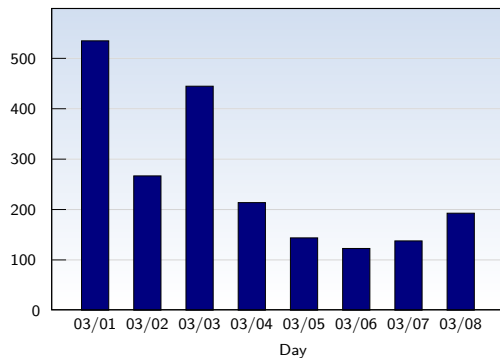

## Unique Visits

Date	Amount
Saturday 03/01/2008	96
Sunday 03/02/2008	162
Monday 03/03/2008	222
Tuesday 03/04/2008	149
Wednesday 03/05/2008	111
Thursday 03/06/2008	92
Friday 03/07/2008	107
Saturday 03/08/2008	132
<b>Total</b>	<b>1071</b>

This analysis summarizes multiple page impressions of an individual visitor into unique visits. A visitor is counted as a unique visit when requesting at least one page. If more than 30 minutes have elapsed since the first page impression, further requests will be counted as a new unique visit.

## Page Views

Date	Amount
Saturday 03/01/2008	535
Sunday 03/02/2008	267
Monday 03/03/2008	445
Tuesday 03/04/2008	214
Wednesday 03/05/2008	144
Thursday 03/06/2008	123
Friday 03/07/2008	138
Saturday 03/08/2008	193
<b>Total</b>	<b>2059</b>

These statistics show all successful page views (also known as page impressions) and the time they were made. Only fully loaded pages are counted. Individual images and components are not included.