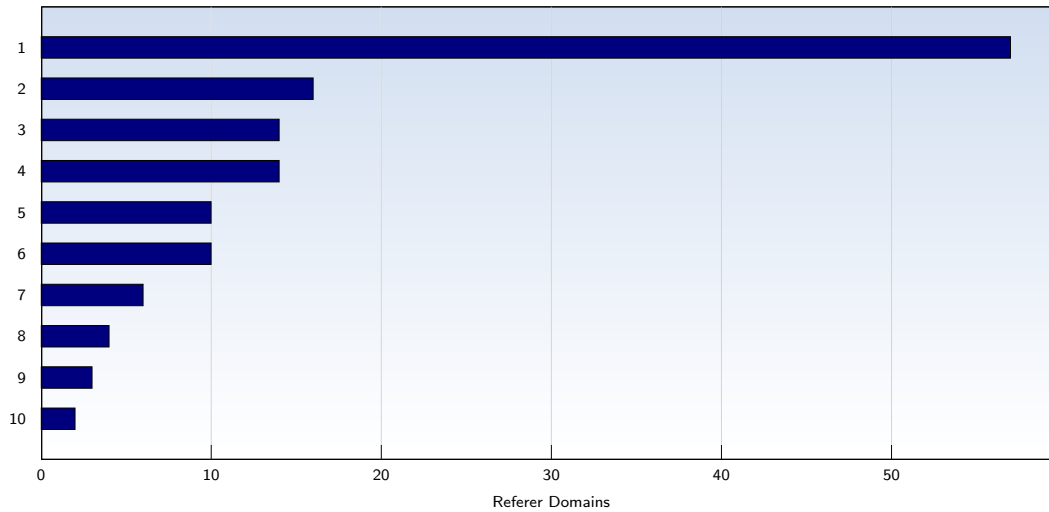

Top 10 Referer Domains

Rank	Domain	Amount	%
1	google.com	57	5
2	bellroad.org	16	1
3	msn.com	14	1
4	soso.com	14	1
5	live.com	10	0
6	yahoo.com	10	0
7	googlepages.com	6	0
8	ask.com	4	0
9	ameshistoricalsociety.org	3	0
10	google.co.uk	2	0
	Total	150	

150 out of 1071 visits contained a referer that could be evaluated. This analysis shows domains referring to your site. Subpages are summarized under the main domain.